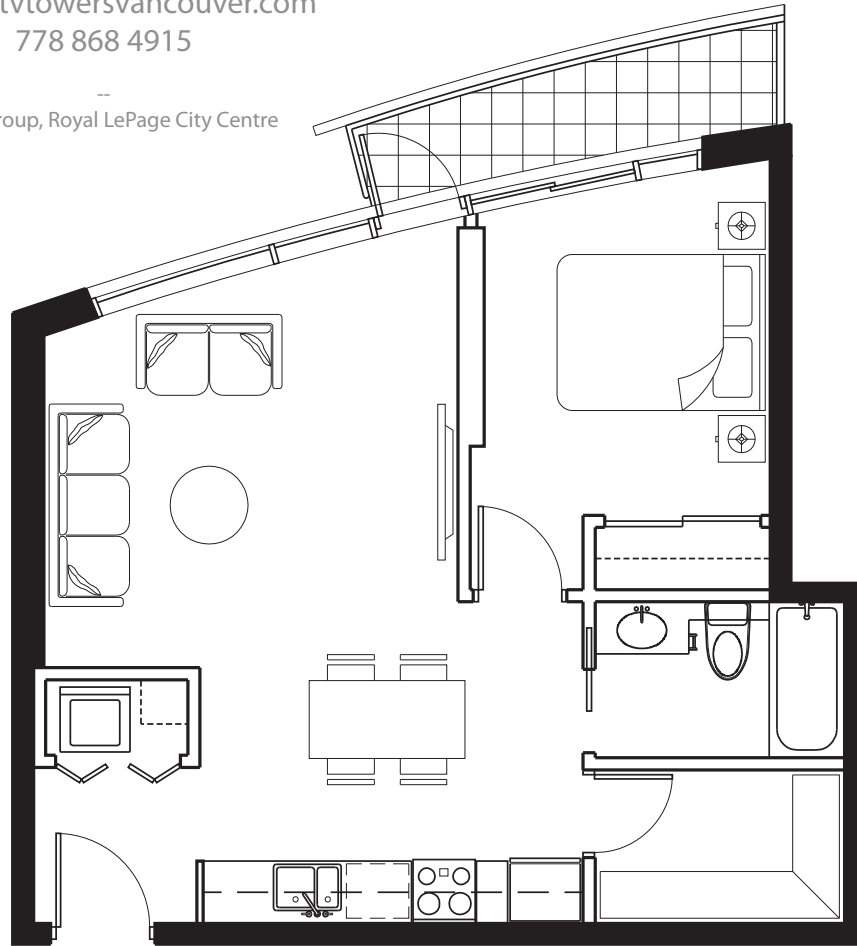

www.tvtowersvancouver.com

Ashley Smith | TV Towers REALTOR®
ashley@tvtowersvancouver.com
778 868 4915

Klein Group, Royal LePage City Centre